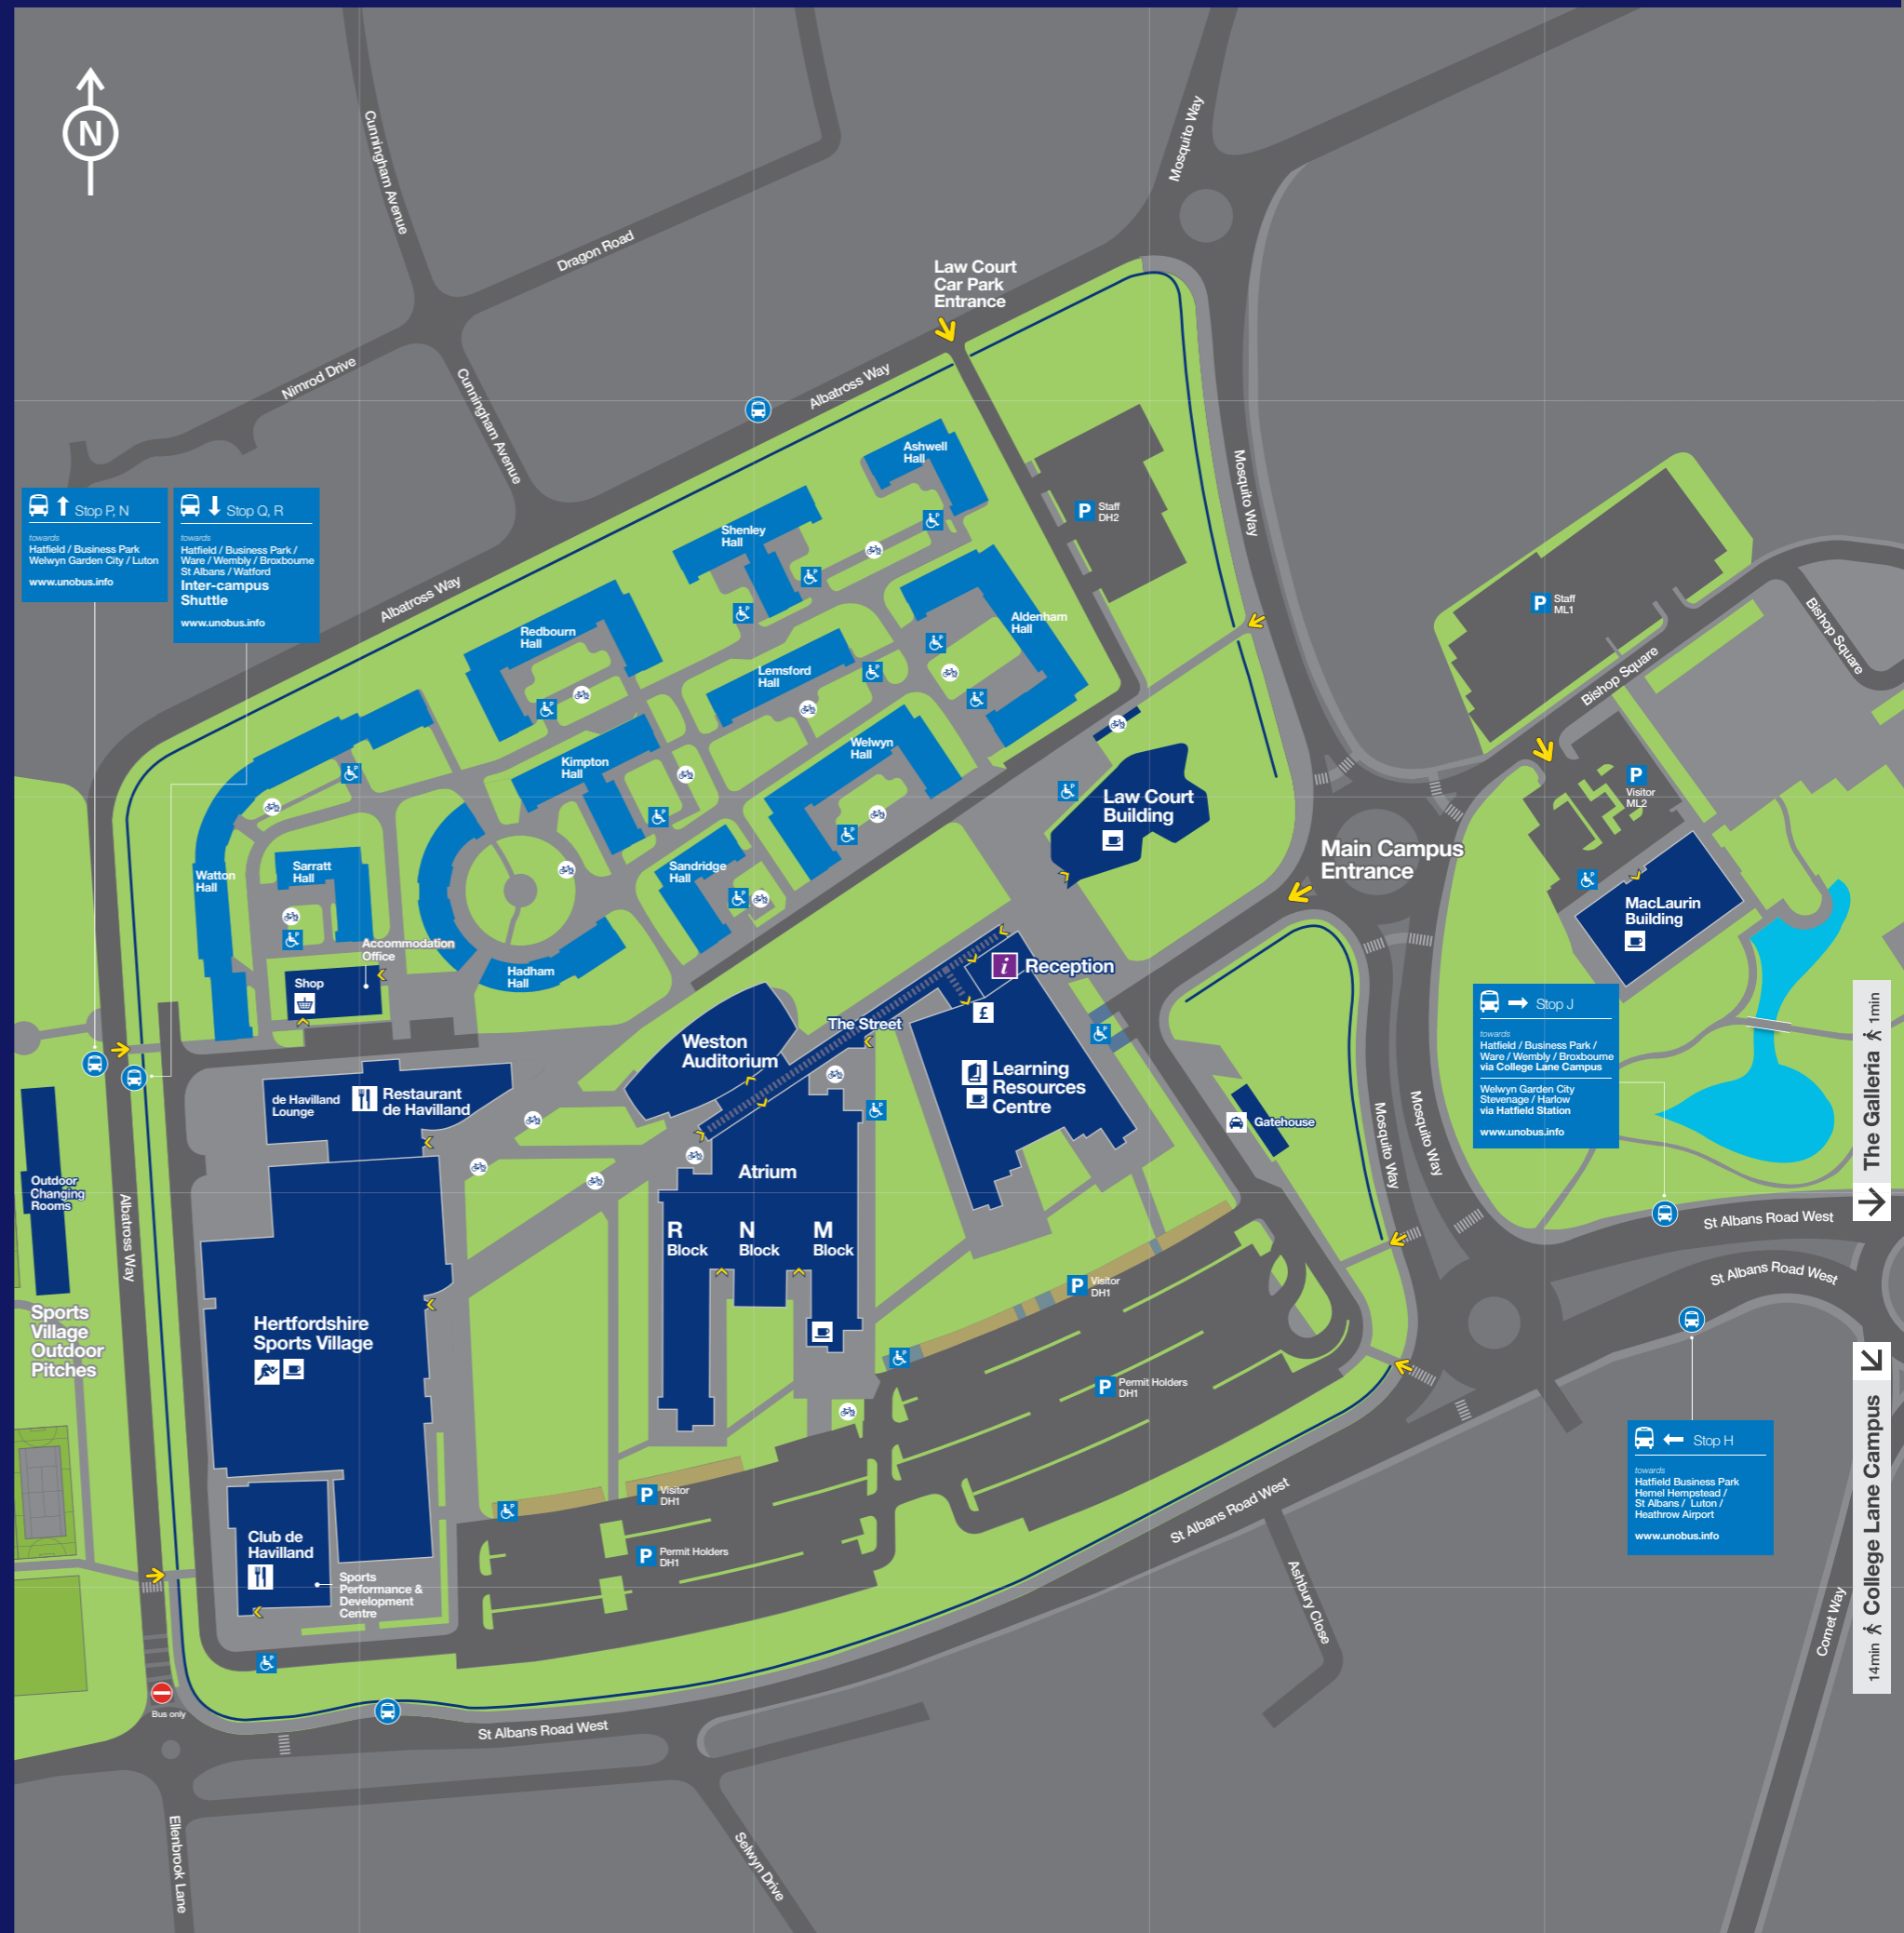

de Havilland campus

University Buildings

University Building Names	Grid
Atrium	C2 C3
Club de Havilland	D1 E1
Hertfordshire Sports Village	D1 D2
Law Court Building	C3 C4
Learning Resources Centre	C3
M Block	D3
N Block	D2 D3
MacLaurin Building	C5
R Block	D2
Reception	C3
The Street	C2 C3
Weston Auditorium	C2 C3

Facilities & Services

Facilities & Services	Grid
Accessible Parking	
Bicycle Rack	
Bus Stop	
Cafe	C3 C5 D1 D3
Cash Point	C3
Library	C3
Car Park	
Reception	C3
Restaurant	D1 C1 C2
Shop	C1
Sports Centre	D1 D2
Taxi	C4

A

B

C

D

E

14min → College Lane Campus

1min → The Galleria